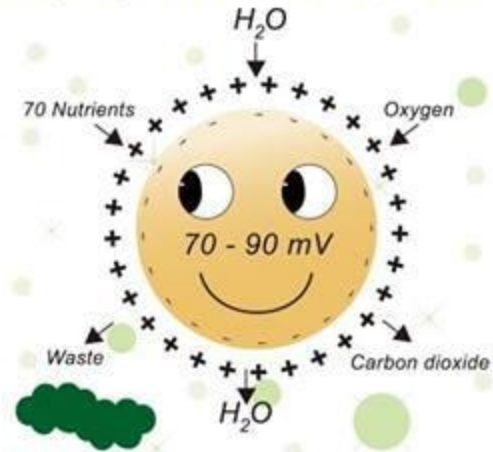

Why Positive Potential can be harmful?

Why Negative Potential is Important?

A surplus of positive potential energy keeps nutrients, oxygen and water from entering the cell. It also keeps waste and carbon dioxide from exiting the cell. The cell also holds onto too much sodium+ / hydrogen+.