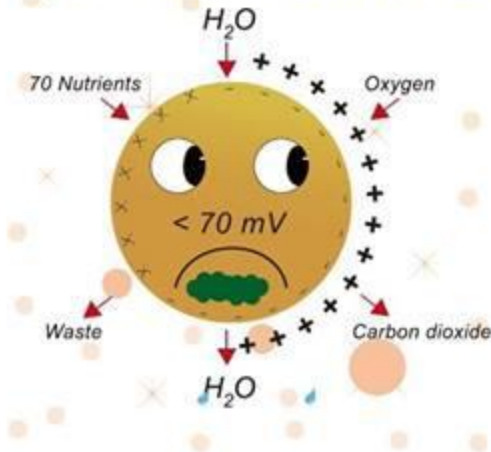

Why Positive Potential can be harmful?

Why Negative Potential is Important?

A surplus of positive potential energy keeps nutrients, oxygen and water from entering the cell. It also keeps waste and carbon dioxide from exiting the cell. The cell also holds onto too much sodium+ / hydrogen+.