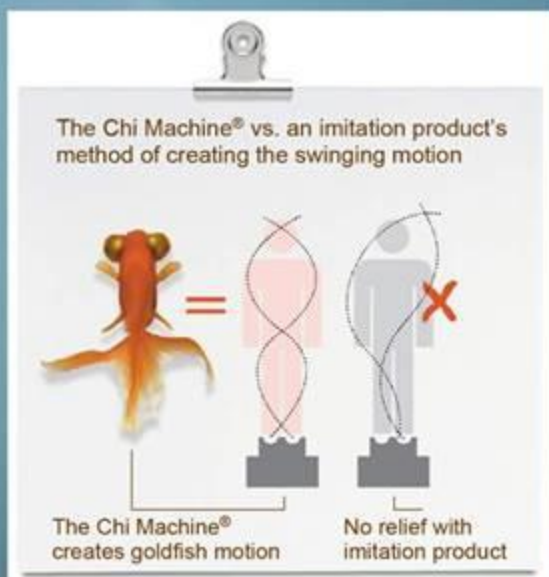

SOQI Ceramic Heater

FIR Topical Warming Unit

The Ceramic Heater produces its unique effect through radiant FIR heat. Its unique arched design enhances these thermal effects so you get a totally enjoyable experience. It's simple and convenient to operate. If you are looking for a perfect addition to massage or other manipulative modalities, the Ceramic Heater is perfect for you.

SPECIAL FEATURES:

1. Therapeutic FIR at beneficial 8-10 microns.
2. Soothing, warm heat.
3. Digital controls with built-in safety features.
4. Simple to operate.
5. Small and portable.
6. Wide 160 degree heating surface area.

The Chi Machine®

A product that blends the ancient arts with modern technology for a unique and therapeutic experience.

No.1

Selling
Chi Machine
In The World

The Chi Machine® Therapeutic Massager is the culmination of 38 years of research and development by Dr. Shizuo Inoue, a medical visionary and the developer of the world renowned Chi Machine.