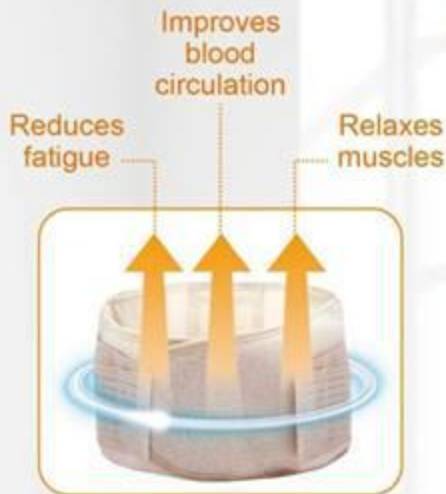

Grande FIR Pad
(Size: 23.45" x 45.47")

HTE USA

FIR Waist Support

The FIR Waist Support is ergonomically designed to fit perfectly on your waist to provide ultimate support and injury prevention to your back. Made from breathable fabrics, the FIR waist support is comfortable to wear, and the FIR bio ceramic slices provides soothing and relaxing warmth to your body.

Benefits:

- ★ Helps relieve back pain.
- ★ Increases the energy levels, and enhances the muscle and ligament strength in the waist.
- ★ Can be used to shape and maintain the waist line.
- ★ Suitable for people who suffer from cold feet and leg pains.